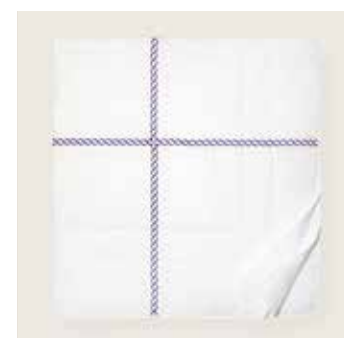

5031-TRECCIA
WHITE / NAVY

KING QUILTINO*
244X254 CM
£2,597

KING BAGTOP PILLOWCASE (PAIR)
56X104 CM
£829

SUPERKING DUVET COVER
260X220 CM
£1,878

SUPERKING FLAT TOP SHEET
300X270 CM
£1,249

SUPERKING QUILTINO*
290X254 CM
£2,771

* FITTED SHEETS ARE ANGEL LUXE 5017

* For customisation please inquire

Treccia Moderno