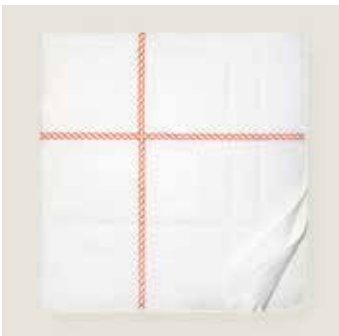

5031-TRECCIA
WHITE / ORANGE

KING QUILTINO†
244X254 CM
£2,597

SUPERKING QUILTINO†
290X254 CM
£2,771