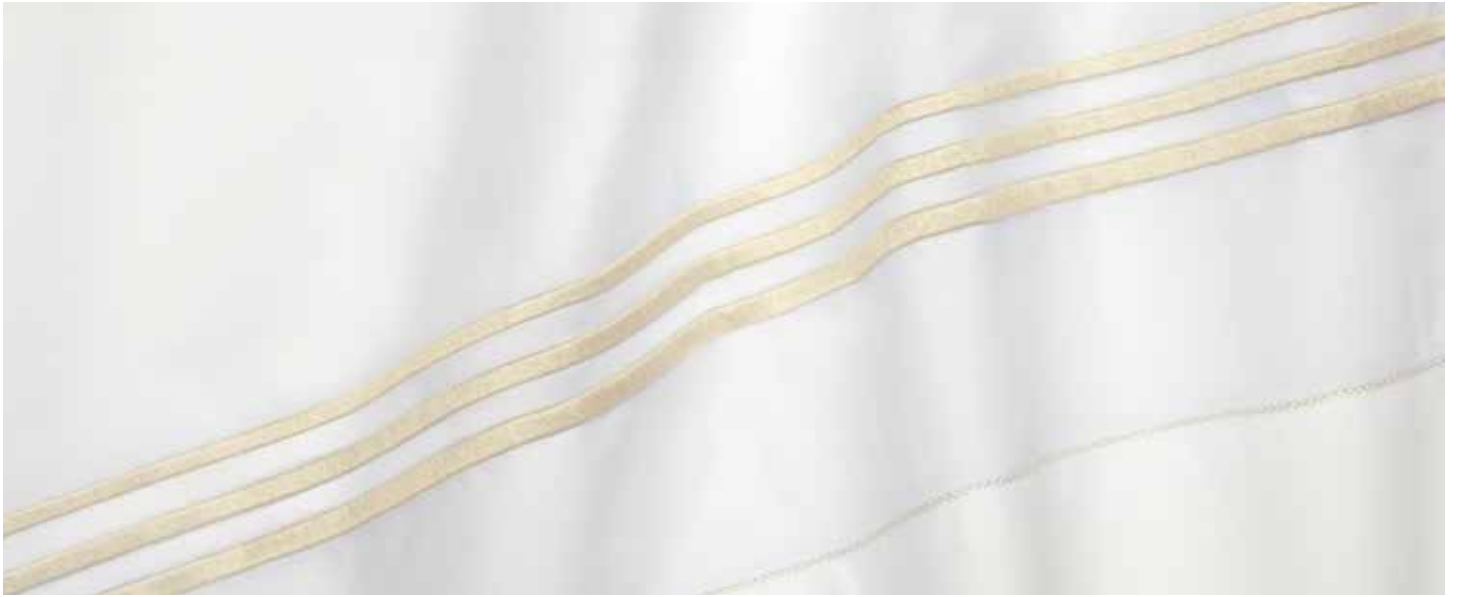

5023-TRE RIGHE
WHITE / BEIGE

BOUDOIR PILLOWCASE SHAM (SINGLE)
30X40 CM
£322