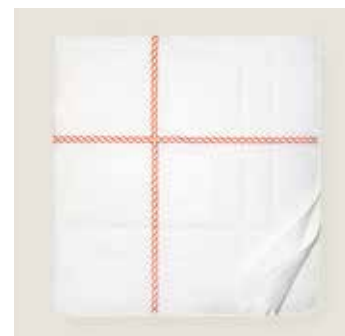

5031-TRECCIA
WHITE / ORANGE
KING QUILTINO*
244X254 CM
£2,597

KING BAGTOP PILLOWCASE (PAIR)
56X104 CM
£863

SUPERKING DUVET COVER COVER
260X220 CM
£2,216

SUPERKING FLAT TOP SHEET
300X270 CM
£1,449

SUPERKING QUILTINO*
290X254 CM
£2,771

* FITTED SHEETS ARE ANGEL LUXE 5017

* For customisation please inquire
† Customisation not available for Quiltino

Treccia